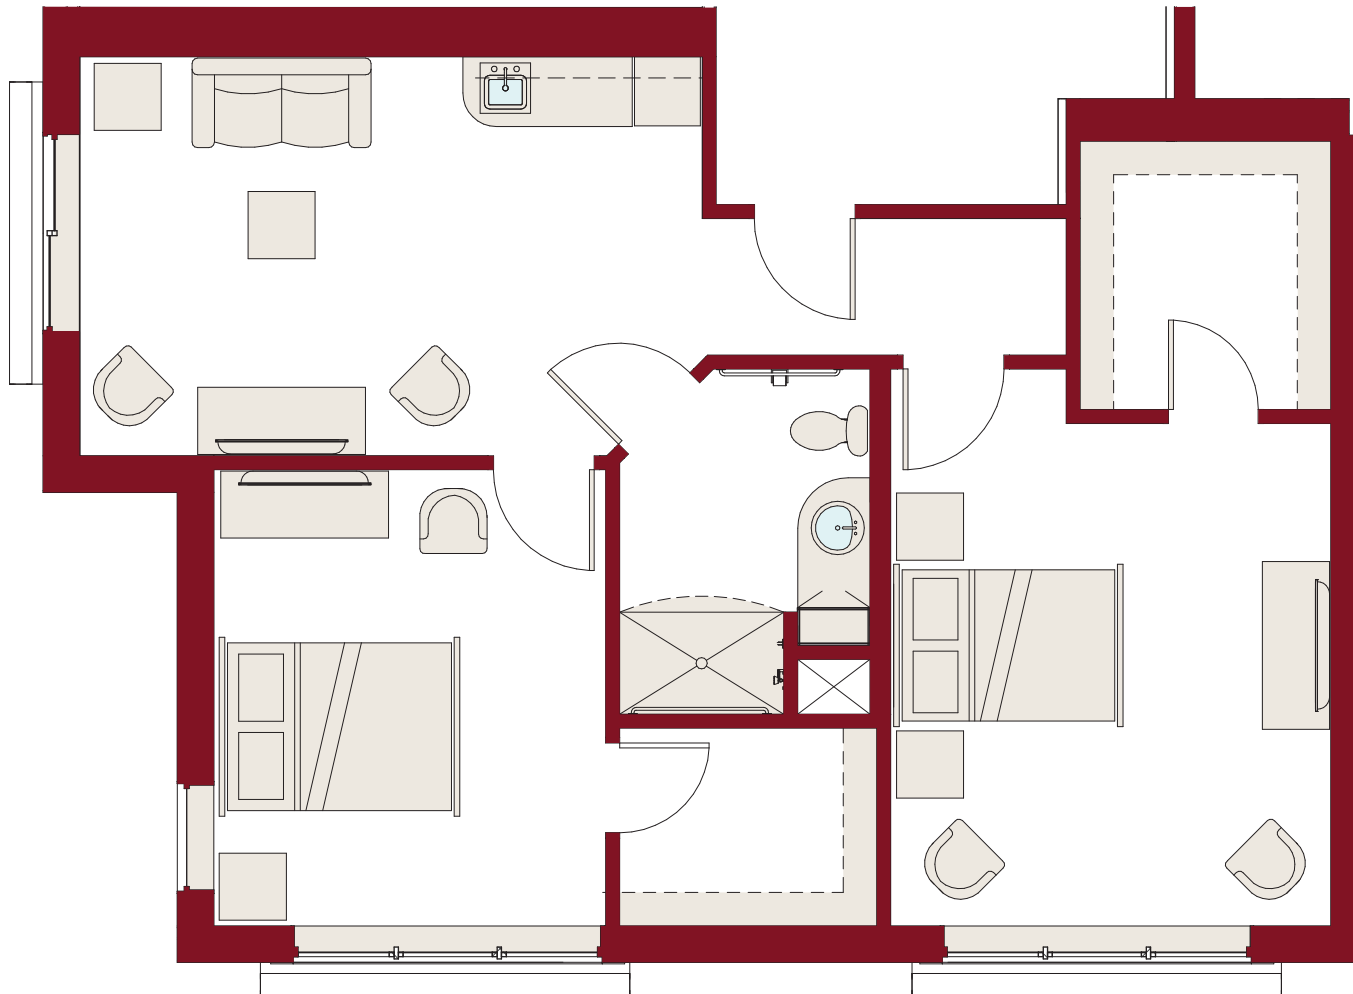

ÉLAN
A Senior Lifestyle

Together with **The Villages**

Assisted Living ■ Memory Care

Assisted Living Floor Plans

La Reina

Two Bedrooms | Approx. 836 square feet

This floor plan is an example of several that are available.
References to square footage and room dimensions are approximate.