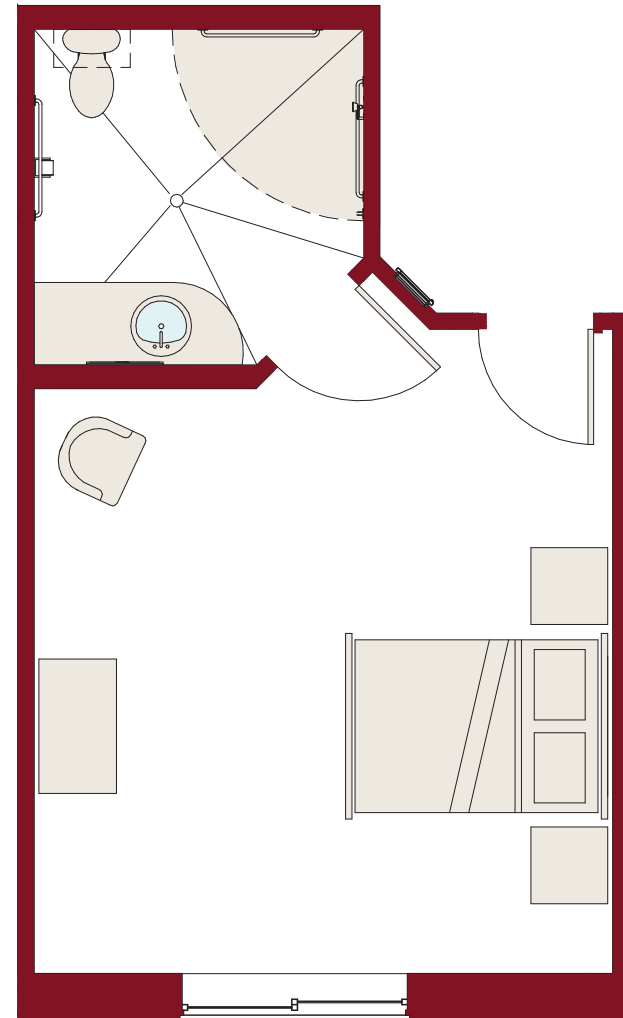

ÉLAN
A Senior Lifestyle

Together with **The Villages**

Assisted Living ■ Memory Care

Memory Care Floor Plans

Orange Blossom (A-L)

Suite | Approx. 234-329 square feet

These floor plans are an example of several that are available.
References to square footage and room dimensions are approximate.