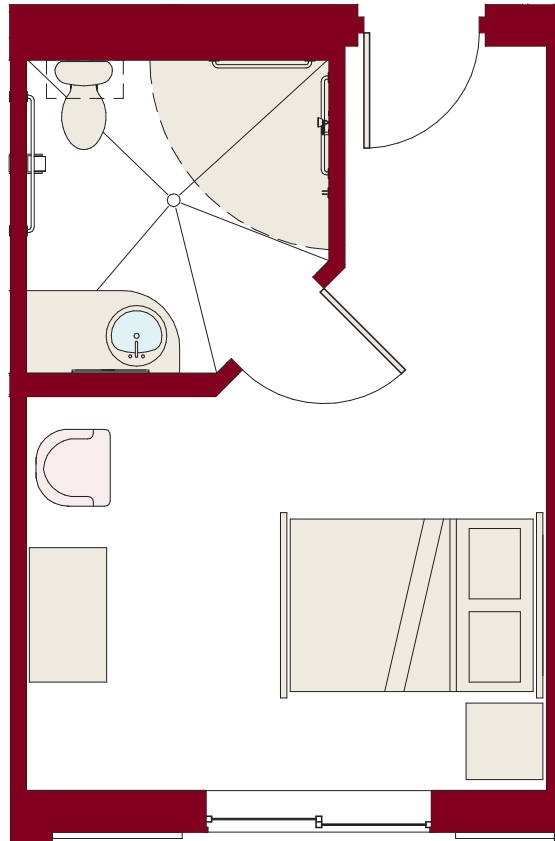

ÉLAN
A Senior Lifestyle

Together with **The Villages**

Assisted Living ■ Memory Care

Memory Care Floor Plans

Orange Blossom (A-L)

Suite | Approx. 234-329 square feet

These floor plans are an example of several that are available.
References to square footage and room dimensions are approximate.