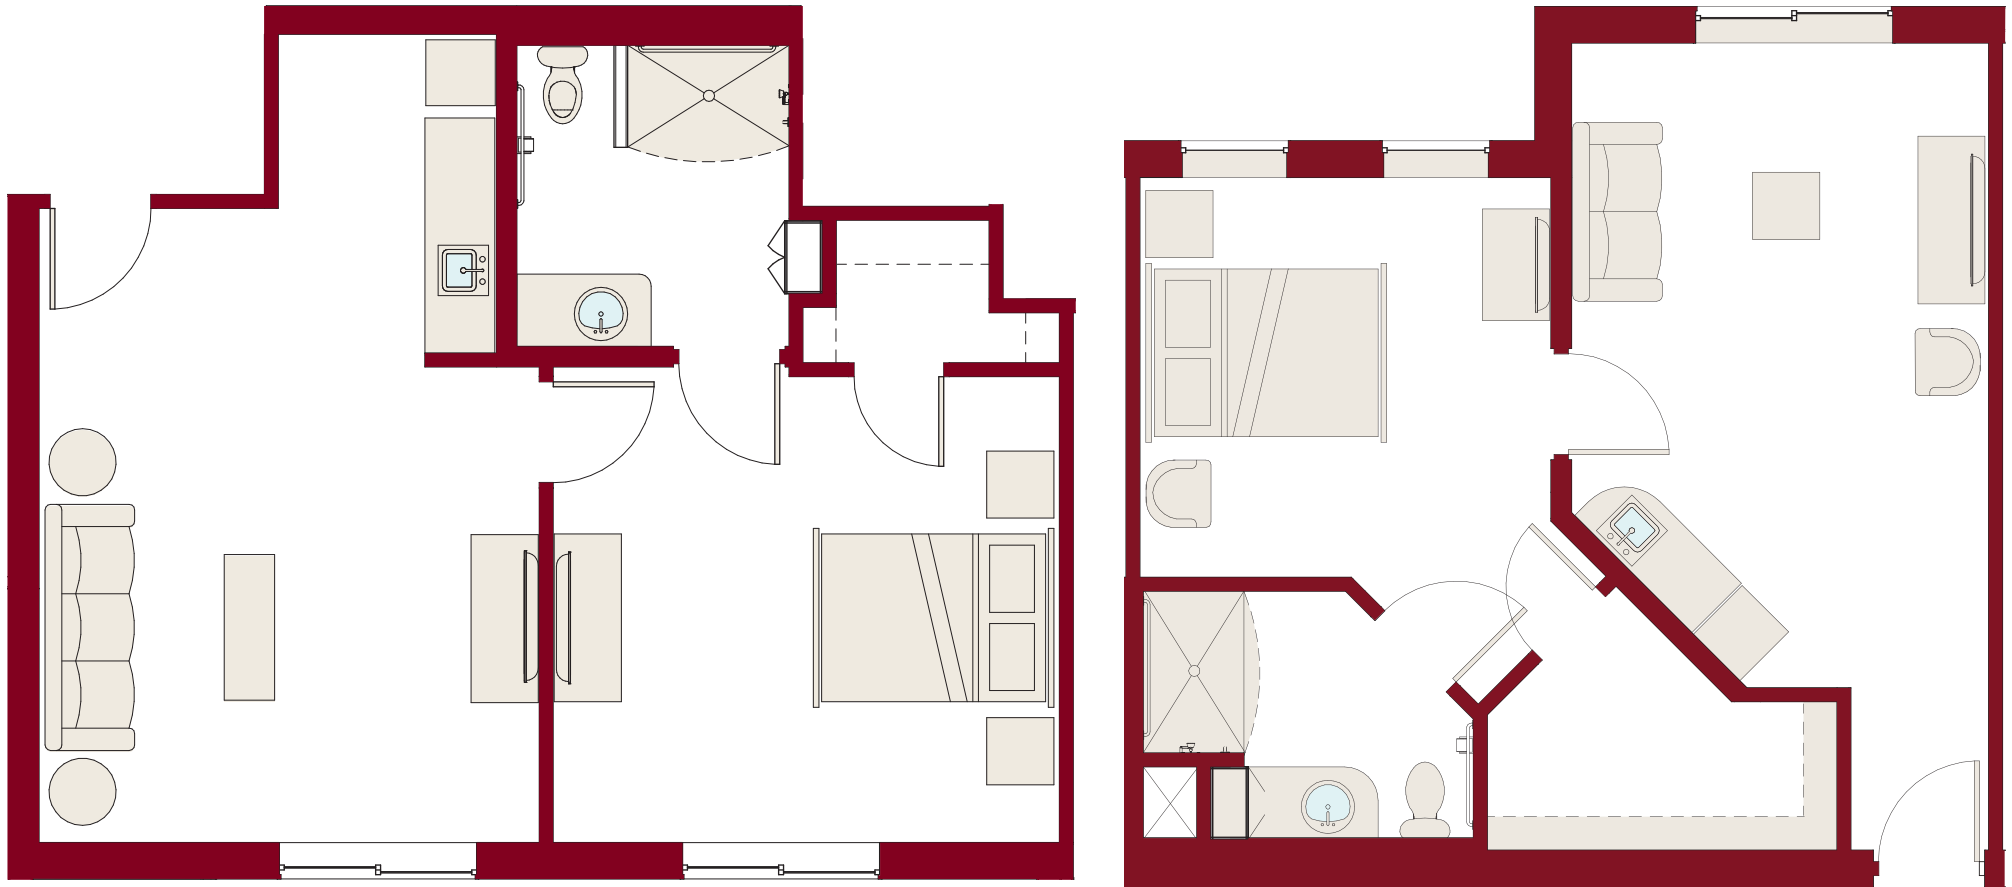

Assisted Living Floor Plans

Mira Mesa (A-J)

One Bedroom | Approx. 476-642 square feet

These floor plans are an example of several that are available. References to square footage and room dimensions are approximate.