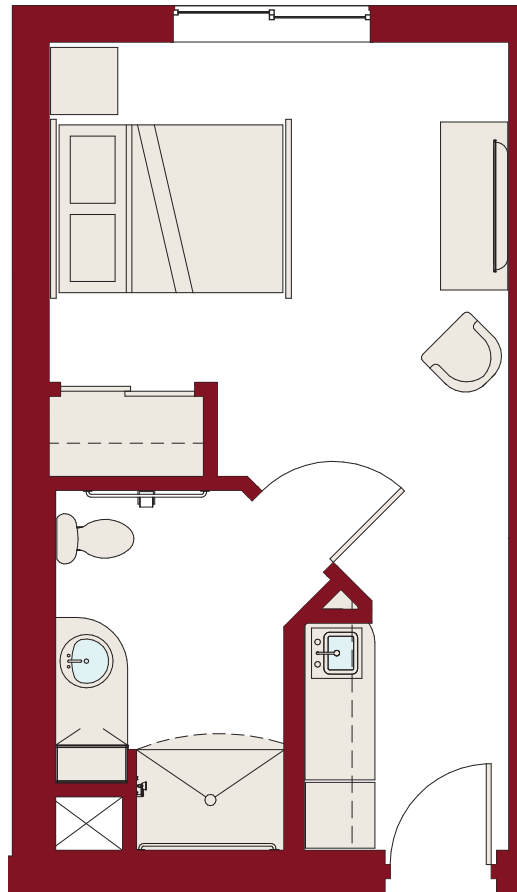

ÉLAN
A Senior Lifestyle

Together with **The Villages**

Assisted Living ■ Memory Care

Assisted Living Floor Plans

Del Mar (A-D)

Studio | Approx. 334-364 square feet

El Cortez (A,B)

Alcove | Approx. 382-476 square feet

These floor plans are an example of several that are available.
References to square footage and room dimensions are approximate.