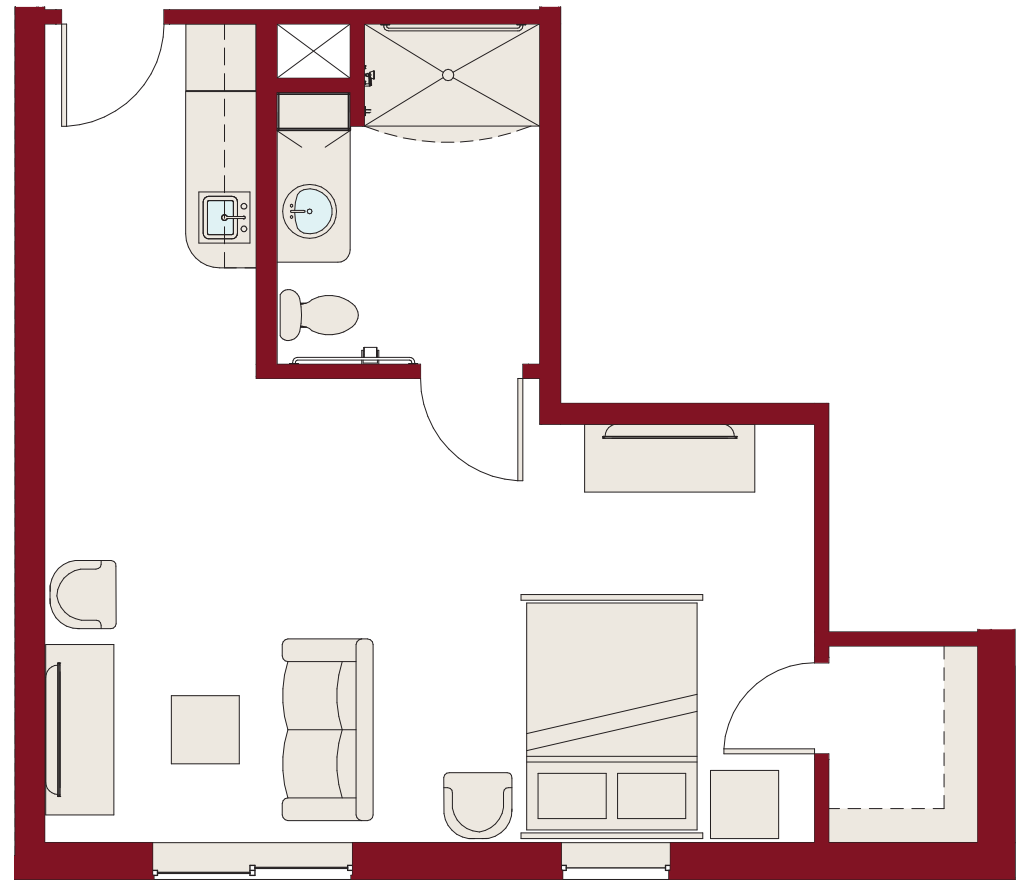

ÉLAN
A Senior Lifestyle

Together with **The Villages**

Assisted Living ■ Memory Care

Assisted Living Floor Plans

Del Mar (A-D)

Studio | Approx. 334-364 square feet

El Cortez (A,B)

Alcove | Approx. 382-476 square feet

These floor plans are an example of several that are available.
References to square footage and room dimensions are approximate.